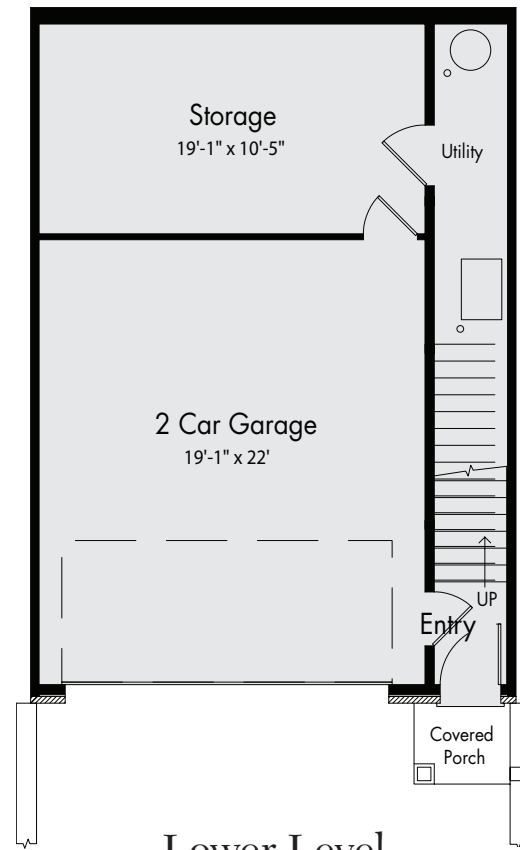

# Oxford FLOOR PLANS

# Oxford FLOOR PLANS

Southern  
Development  
Homes

OXFORD

*Opt. Gourmet Kitchen*  
Great Room depth  
reduced by 1'-9"

Upper Level

Main Level

Note: Side windows on end units only.

# Legend

- Included
- Optional

Lower Level  
with 1 Car Garage

Lower Level  
with 2 Car Garage

All dimensions shown in this brochure are approximate and plans and specifications are subject to modifications and improvements at any time without notice.