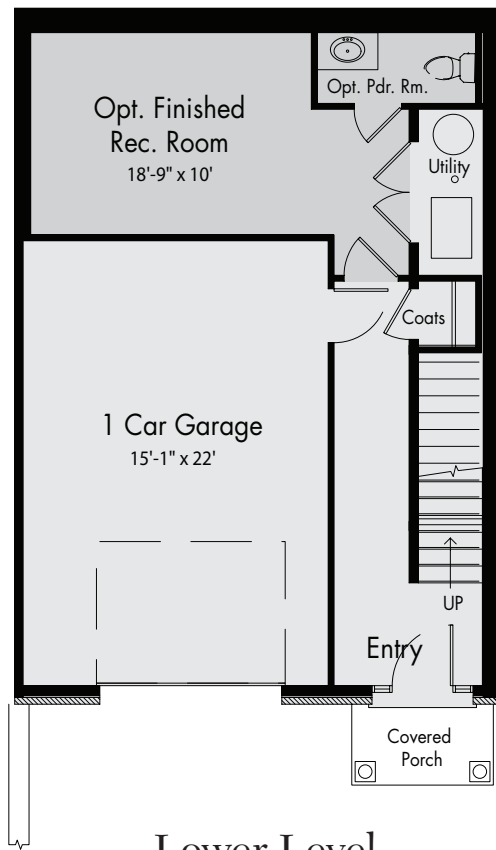

# Oxford FLOOR PLANS

# Oxford FLOOR PLANS

Southern  
Development  
Homes

OXFORD

*Opt. Gourmet Kitchen*  
Great Room depth  
reduced by 1'-9"

Upper Level

Main Level

Note: Side windows on end units only.

# Legend

- Included
- Optional

Lower Level  
with 1 Car Garage

Lower Level  
with 2 Car Garage

All dimensions shown in this brochure are approximate and plans and specifications are subject to modifications and improvements at any time without notice.