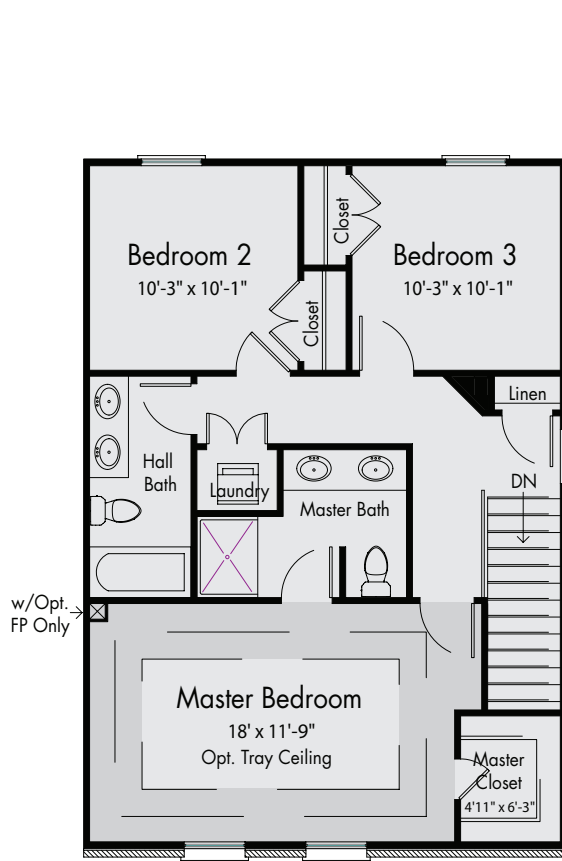

# Oxford FLOOR PLANS

# Oxford FLOOR PLANS

Southern  
Development  
Homes

OXFORD

*Opt. Gourmet Kitchen*  
Great Room depth  
reduced by 1'-9"

Upper Level

Main Level

Note: Side windows on end units only.

# Legend

- Included
- Optional

Lower Level  
with 1 Car Garage

Lower Level  
with 2 Car Garage

All dimensions shown in this brochure are approximate and plans and specifications are subject to modifications and improvements at any time without notice.