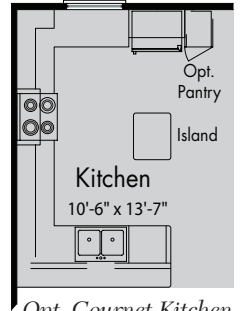

# Oxford FLOOR PLANS

Southern  
Development  
Homes

OXFORD

*Opt. Gourmet Kitchen*  
Great Room depth  
reduced by 1'-9"

Upper Level

Main Level

Note: Side windows on end units only.