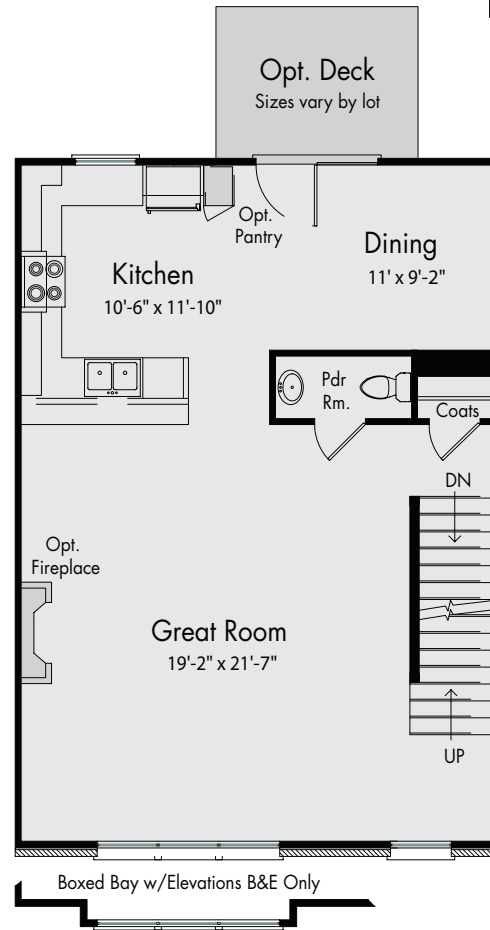

# Oxford FLOOR PLANS

# Oxford FLOOR PLANS

Southern  
Development  
Homes

OXFORD

*Opt. Gourmet Kitchen*  
Great Room depth  
reduced by 1'-9"

Upper Level

Main Level

Note: Side windows on end units only.

# Legend

- Included
- Optional

Lower Level  
with 1 Car Garage

Lower Level  
with 2 Car Garage

All dimensions shown in this brochure are approximate and plans and specifications are subject to modifications and improvements at any time without notice.