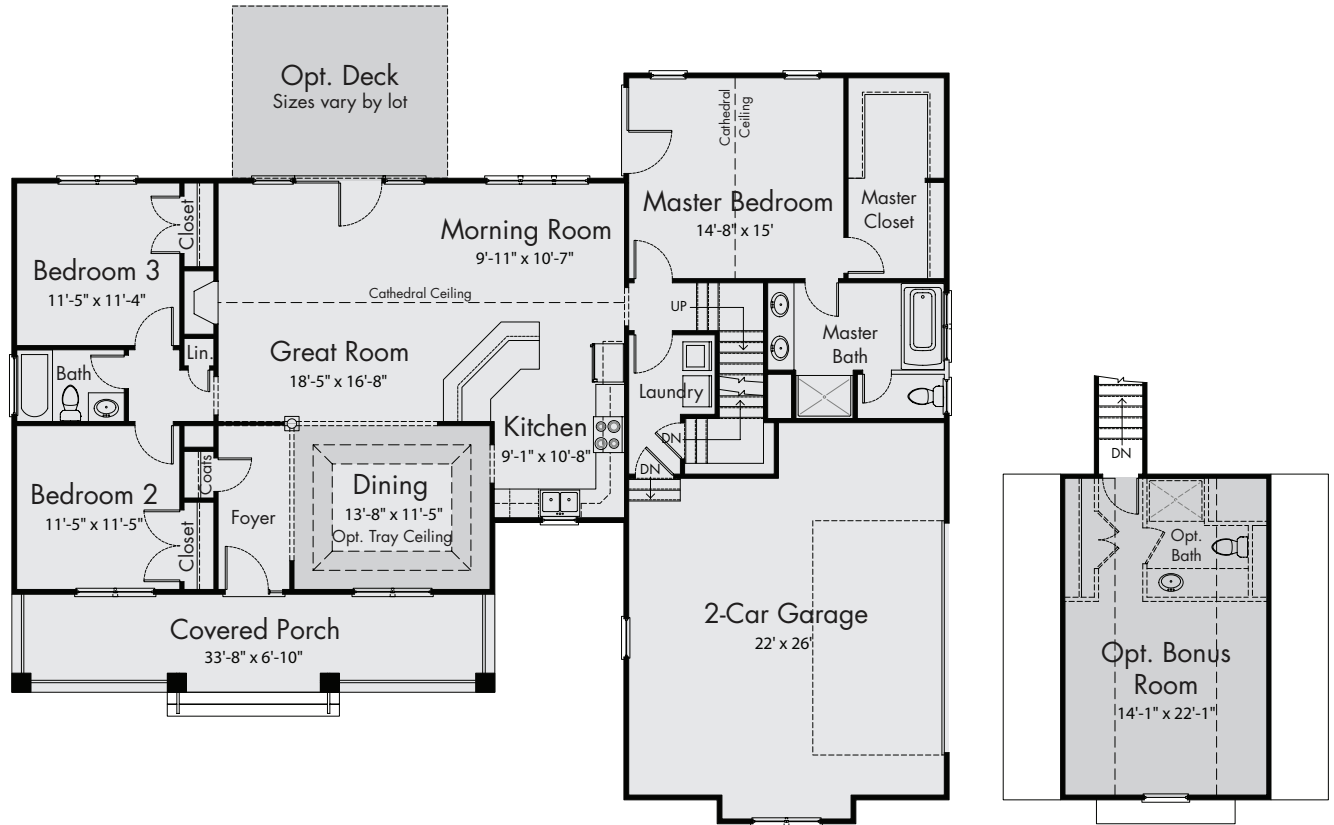

# Gregory FLOOR PLANS

# Gregory FLOOR PLANS

Southern  
Development  
Homes

GREGORY

Main Level

Upper Level -  
Opt. Bonus Room  
above Garage

All dimensions shown in this brochure are approximate and plans and specifications are subject to modifications and improvements at any time without notice. Many plans have alternate finish layouts and optional wet bars. See sales representative for details.

## Legend

- Included
- Optional

Lower Level